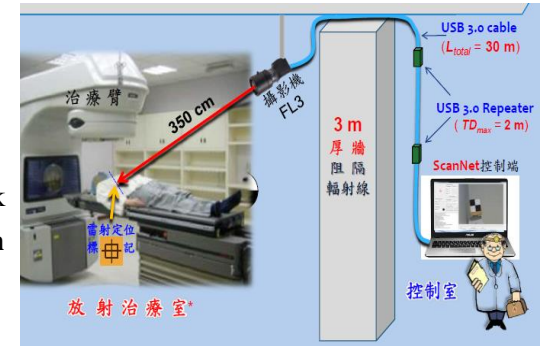

放射治療中即時位移監控
Displacement Monitoring in Radiotherapy