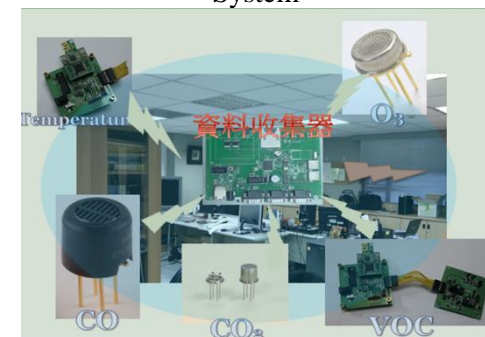

■ Recent Topics

- Wearable Devices
- Health Monitoring System
- Heart Sound Measurement System
- Emotional Perception System
- Heart Rate Monitoring Group System
- Environmental Monitoring System
- Fall detection system
- Wireless Sensor Network Of Indoor Positioning Systems

穿戴式裝置-心律量測裝置
Wearable Devices-Heart Rate
Measuring Device

團體心律監測系統
Heart Rate Monitoring Group
System

環境監控系統
Environmental Monitoring System

電子工程系
Department of Electronic
Engineering

網路應用與生醫資訊
Applied Network and
Biomedical Information