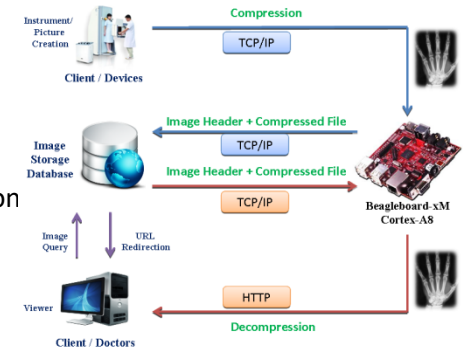

研究領域

訊號壓縮
影像/視訊處理與編解碼
健康照護
系統整合與工業自動化

近期研究主題

- 視訊編碼之快速模式決策
- 多干擾下之視訊監控系統
- 基於雲端運算之影像處理
- 跌倒預警與偵測系統
- 體感偵測與互動

基於智慧型行動裝置之口袋型跌倒偵測系統
Smart phone-based pocket fall detection system

Research Area

Signal Compression
Image/Video processing and coding
Healthcare system design
System integration and industry automation

基於雲端運算之影像編處理系統
Cloud network-based image
processing system

Recent Topics

- Fast mode decision for video coding
- Visual surveillance system design
- Cloud network-based image systems
- Fall detection system with early warning
- Somatosensory detection and interaction