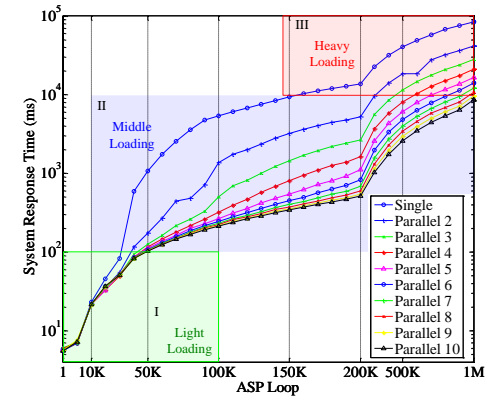

■ Research Area

Application of queuing theory analysis network
Analysis of an Equivalent Queuing for clustered server
VLSI Design and Simulation
Electronic circuit design and simulation

■ Recent Topics

- Network performance analysis
- High power square wave generator
- Auto concentrating solar power system